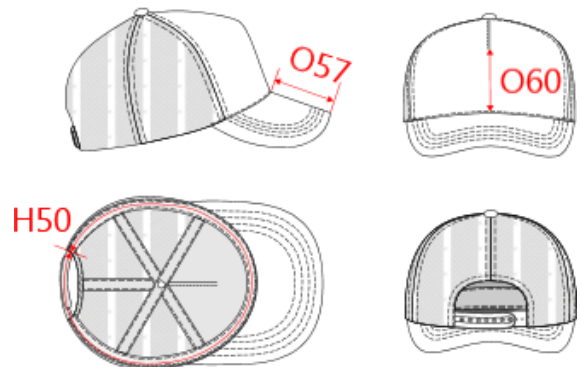

REFERENCE : KP137

SIZES : U

COMPOSITION :

Main fabric : Brushed Cotton twill - 260 For front panel 100% cotton

Main fabric : Brushed Cotton twill - 260 For peak. 100%cotton
Fabric 2 : Polyester mesh · 110 For back and side panel of the crown. 100% Polyester

Material 3 : Rubber quality Inside of the peak. 100%rubber

ARTICLE WEIGHT :

62 gr/pc

DESCRIPTION		COLORS		PANTONE SERIGRAPHIE	
Français : Casquette trucker - 5 panneaux English : Trucker mesh cap - 5 panels Nederlands : Truckerpet - 5 panelen Deutsch : 5 Panel trucker-kappe Español : Gorra trucker - 5 paneles Italiano : Cappelino trucker - 5 pannelli Português : Boné trucker - 5 painéis		Black / Black		Black / Black	
		Burgundy / Light grey		229C / 401C	
		Forest green / Light grey		5605C / 401C	
		Navy / Navy		433C / 433C	
		Red / Red		200C / 200C	
		Royal blue / Royal blue		287C / 287C	
		White / Black		White / Black	
		White / White		White / White	
		Black / Fuchsia		Black / 7425C	
		Black / Light grey		Black / 402C	
		Brown camouflage		-	
		Dark grey / Light grey		447C / 402C	
		Grey camouflage		-	
		Khaki camouflage		-	
		Navy / White		433C / White	
		Rustic orange / Beige		7580C / 7536C	
		White / Red		White / 200C	
		White / French red / Reflex blue		White/Red032C/Reflex blueC	

MEASUREMENT						
Description	U					
H50 Tour de tête / Head measurement	58					
O57 Deep of the peak on baseball cap	7					
O60 Front part print height	9					

CARE LABEL				

PACKING	
Box	100 pcs / box Size => L:57cm W:45cm H:36cm GW:9,5Kg NW:7,5Kg